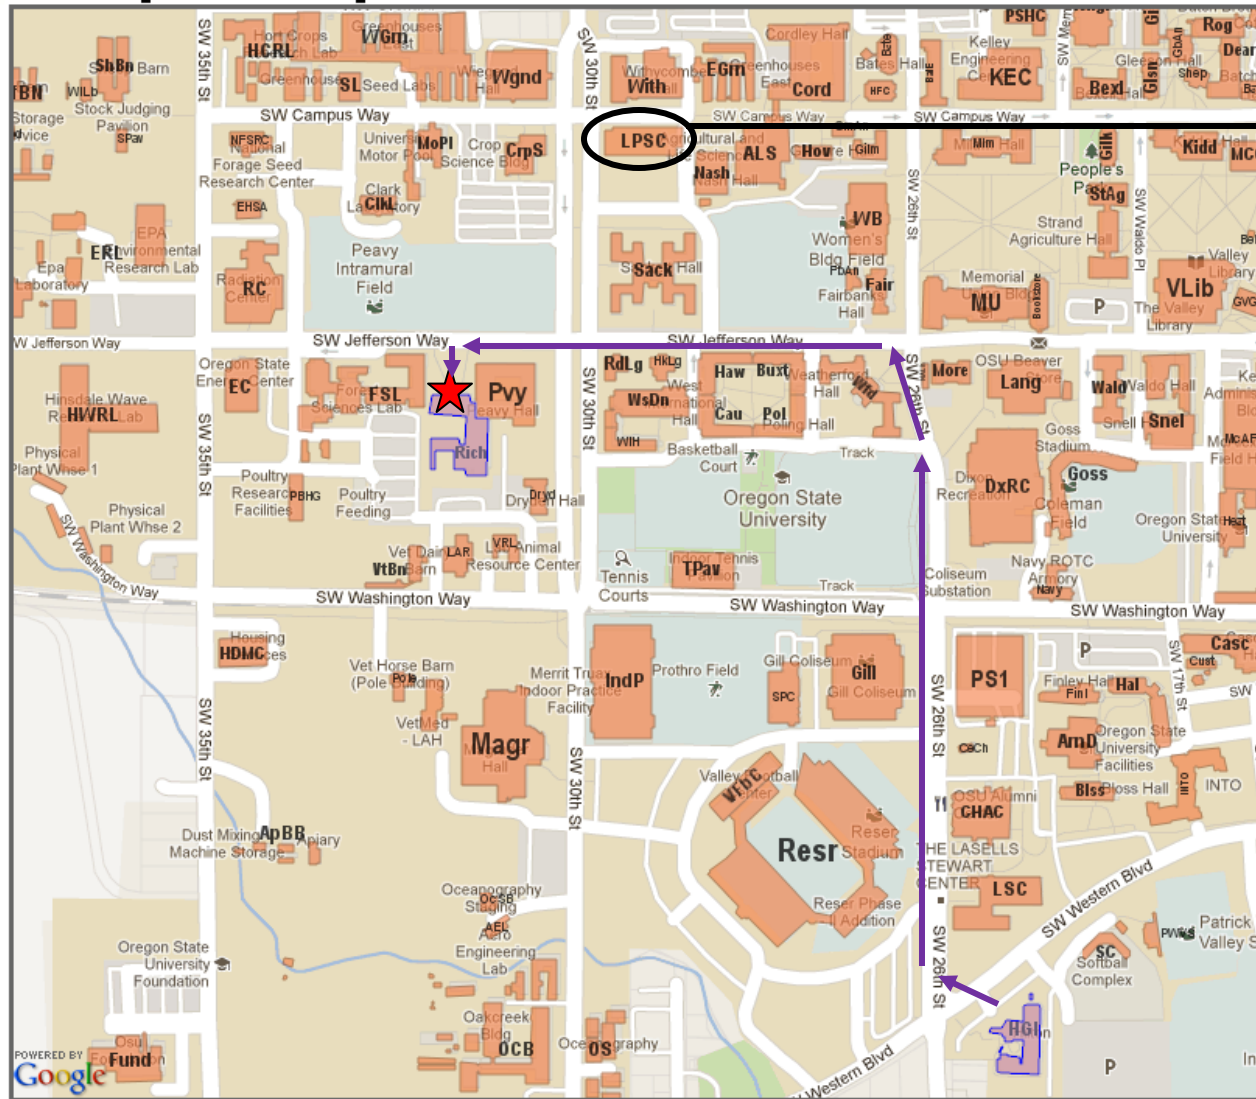

Oregon State UNIVERSITY OSU Campus Map

Physical address of Richardson Hall:
3180 SW Jefferson Way, Corvallis OR 97331

Linus Pauling Science Center:
Location of Keynote Address, Tuesday, 7pm

★ = Richardson Hall

© Copyright 2012 Google, TeleAtlas, NavTeq, DigitalGlobe, & Central Web Services

Legend
Maps
 Buildings Map

Selected Items
 HGI - Hilton Garden Inn
 Rich - Richardson Hall
 Buildings Map